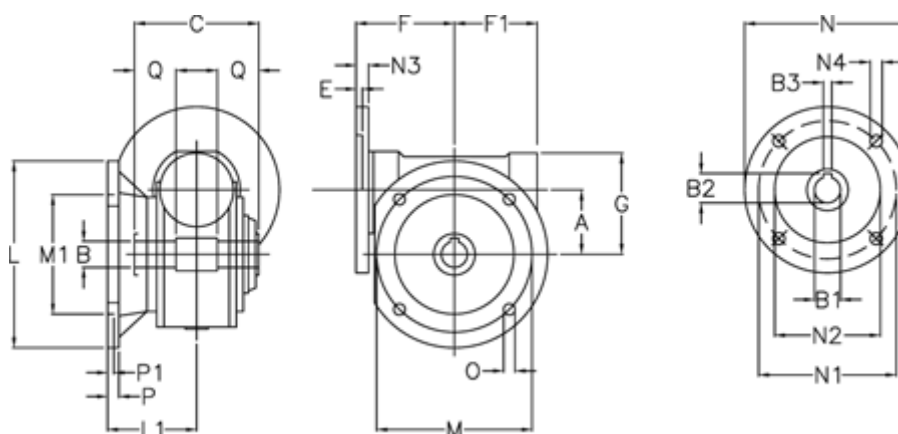

Data Sheet

Article number: 3902185010545

Description: Worm gear
VF 185-FC1-10-112B5, without lubrication

Measures

A = 185.4	F1 = 205	N2 = 180
B = 60 H7	G = 267	N3 = 16
B1 E7 = 28	L = 400	N4 = 13
B2 = 31.3	L1 = 155.5	O = 22
B3 H9 = 8	M = 350	P = 22
C = 190	M1 = 280	P1 = 13
E = 4	N = 250	Q = 65
F = 217	N1 = 215	